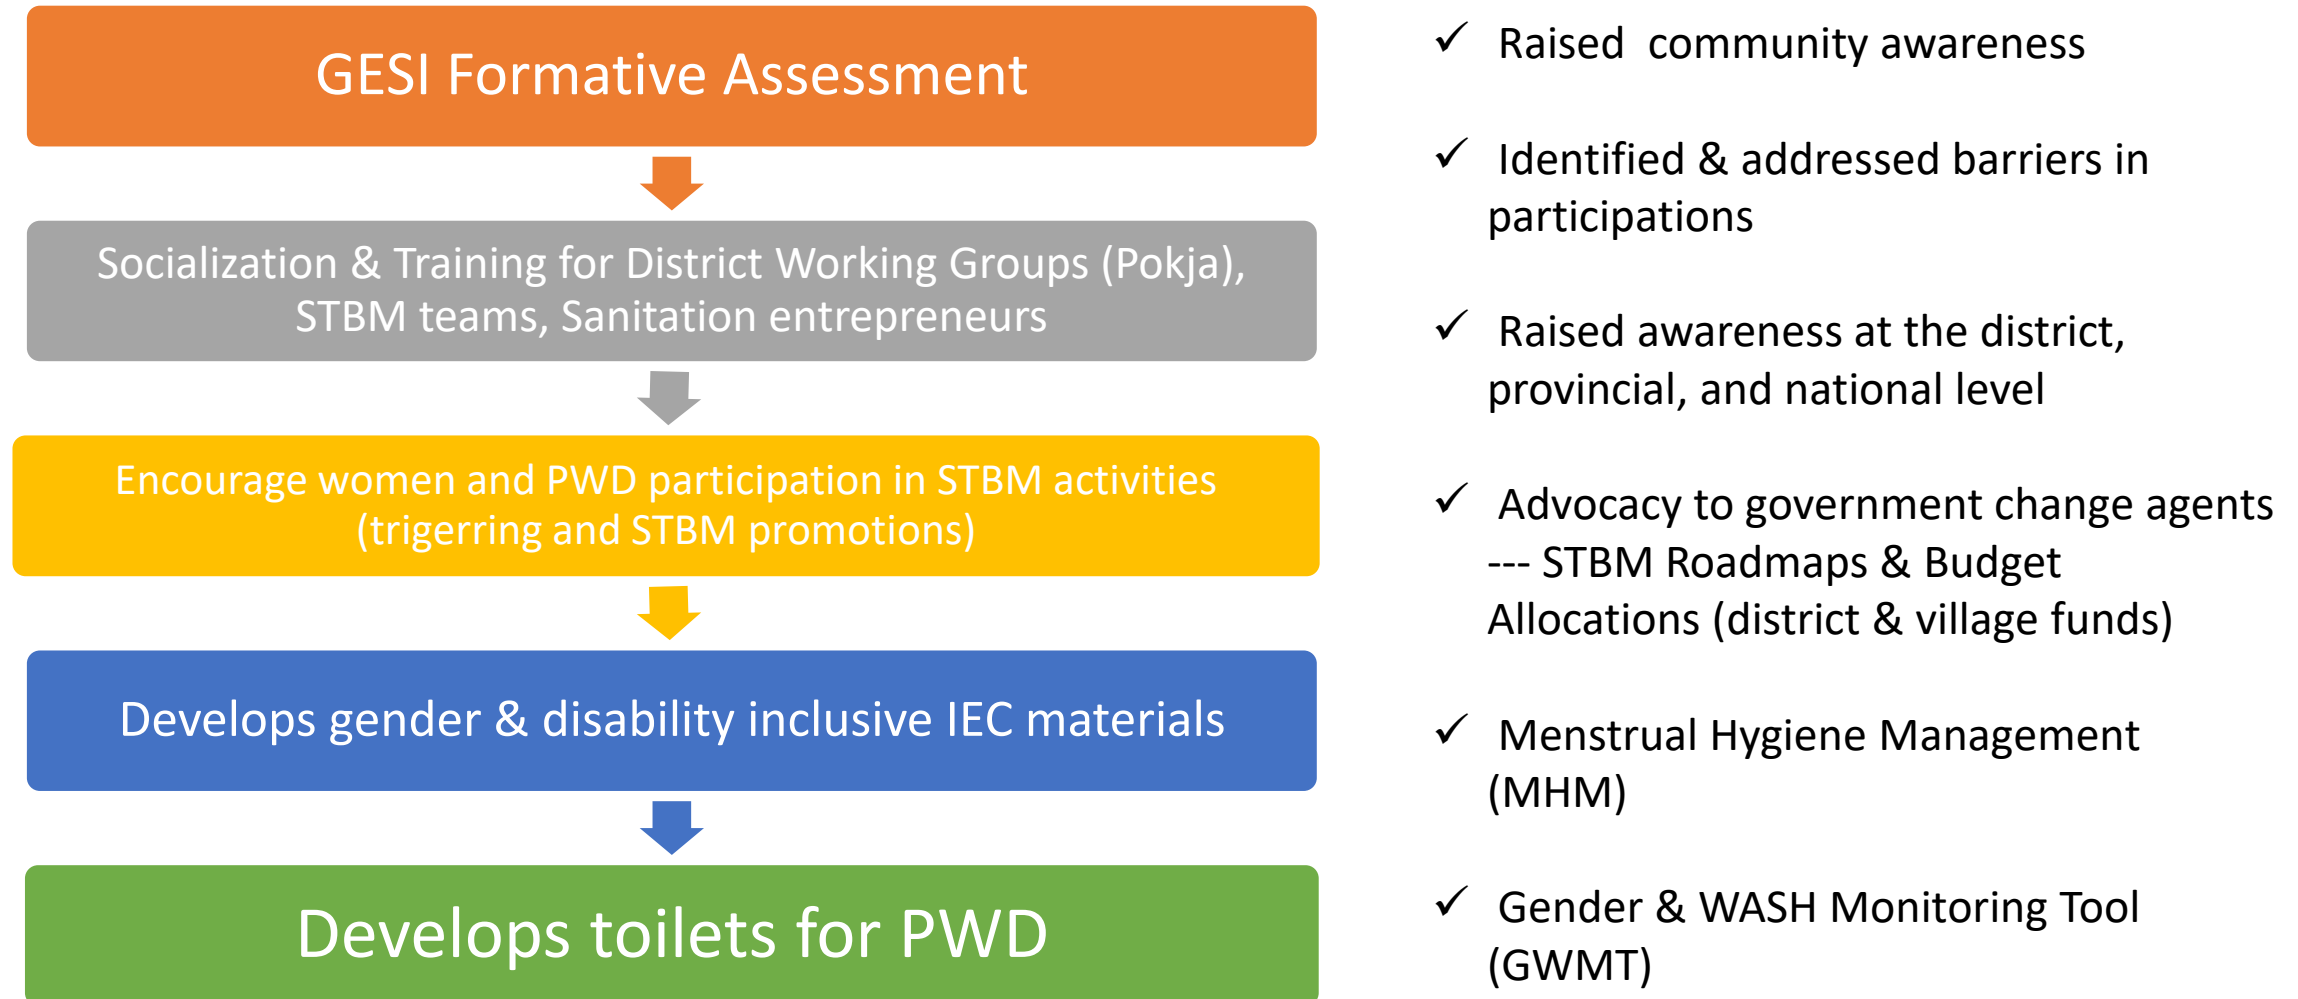

Plan Indonesia's Strategies in Supporting GESI-STBM in Jawa Tengah, DKI Jakarta, NTT & NTB since 2010